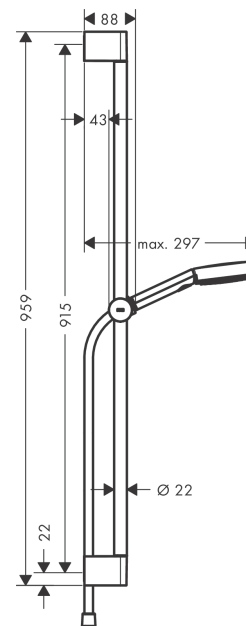

Pulsify Select S

Shower set 105 3jet Relaxation with shower bar 90 cm

Surfaces: **Matt Black** Article Number: **24170670**

Description

product features

- consists of: hand shower, shower bar, shower hose, slider
- shower head size: 105 mm
- spray type: PowderRain, IntenseRain, Massage spray
- convenient diversion via Select button
- maximum flow rate at 3 bar: 11,4 l/min
- minimum flow pressure: 1 bar
- pivot connector prevent hose from tangling
- wall supports of plastic
- stand pipe length: 959 mm
- shower bar diameter: 22 mm
- profile stand pipe: round
- drilling distance 915 mm
- height-adjustable slider with locking push-button slider
- hand shower holder of plastic/metal

Technology

Design awards

reddot winner 2021

Product image

Scale drawing

Pulsify Select S
Shower set 105 3jet Relaxation with shower bar 90 cm
 Surfaces: **Matt Black** Article Number: **24170670**

Flowchart

The consumption was measured in combination with the appropriate fittings (thermostat/mixer/in-wall valve) to reflect actual application in practice.

Pulsify Select S
Shower set 105 3jet Relaxation with shower bar 90 cm
 Surfaces: **Matt Black** Article Number: **24170670**

Pos.	Description	Article Number	Price	PU
1	cover	95217670	-	1
2	wall support	95218000	-	1
3	mounting set	96179000	-	1
4	support, assy	93517670	-	1
5	shower hose Isiflex'B 1,60 m	28276670	-	1
6	-	24110670	-	1
7	filter	92672000	-	1
8	seal	98058000	-	1
a	tile-matching-disk 7 mm	97450000	-	1