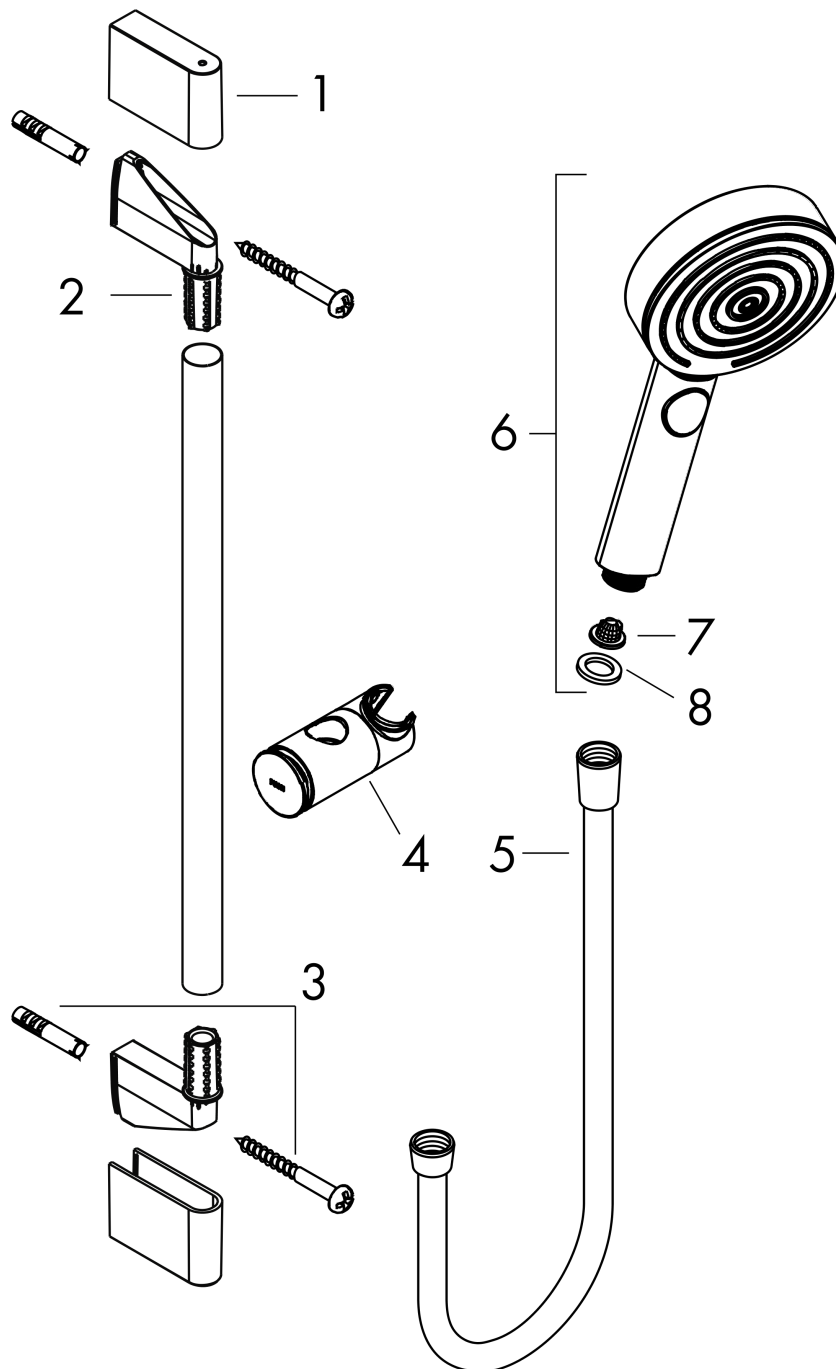

Pulsify Select S

Shower set 105 3jet Relaxation with shower bar 90 cm

Surfaces: **Matt Black** Article Number: **24170670**

Description

product features

- consists of: hand shower, shower bar, shower hose, slider
- shower head size: 105 mm
- spray type: PowderRain, IntenseRain, Massage spray
- convenient diversion via Select button
- maximum flow rate at 3 bar: 11,4 l/min
- minimum flow pressure: 1 bar
- pivot connector prevent hose from tangling
- wall supports of plastic
- stand pipe length: 959 mm
- shower bar diameter: 22 mm
- profile stand pipe: round
- drilling distance 915 mm
- height-adjustable slider with locking push-button slider
- hand shower holder of plastic/metal

Technology

Design awards

reddot winner 2021

Product image

Scale drawing

Pulsify Select S
Shower set 105 3jet Relaxation with shower bar 90 cm
 Surfaces: **Matt Black** Article Number: **24170670**

Flowchart

The consumption was measured in combination with the appropriate fittings (thermostat/mixer/in-wall valve) to reflect actual application in practice.

Pulsify Select S
Shower set 105 3jet Relaxation with shower bar 90 cm
 Surfaces: **Matt Black** Article Number: **24170670**

Exploded Drawing

Year of production: >06/21

Pulsify Select S
Shower set 105 3jet Relaxation with shower bar 90 cm
 Surfaces: **Matt Black** Article Number: **24170670**

Spare part list

Year of production: >06/21