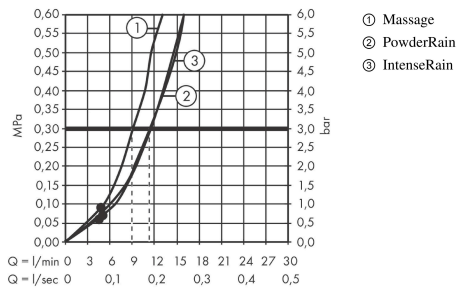

Pulsify Select S

Shower set 105 3jet Relaxation with shower bar 90 cm

Surfaces: **Matt Black** Article Number: **24170670**

Description

product features

- consists of: hand shower, shower bar, shower hose, slider
- shower head size: 105 mm
- spray type: PowderRain, IntenseRain, Massage spray
- convenient diversion via Select button
- maximum flow rate at 3 bar: 11,4 l/min
- minimum flow pressure: 1 bar
- pivot connector prevent hose from tangling
- wall supports of plastic
- stand pipe length: 959 mm
- shower bar diameter: 22 mm
- profile stand pipe: round
- drilling distance 915 mm
- height-adjustable slider with locking push-button slider
- hand shower holder of plastic/metal

Technology

Design awards

reddot winner 2021

Product image

Scale drawing

Pulsify Select S
Shower set 105 3jet Relaxation with shower bar 90 cm
 Surfaces: **Matt Black** Article Number: **24170670**

Flowchart

The consumption was measured in combination with the appropriate fittings (thermostat/mixer/in-wall valve) to reflect actual application in practice.

Pulsify Select S
Shower set 105 3jet Relaxation with shower bar 90 cm
 Surfaces: **Matt Black** Article Number: **24170670**